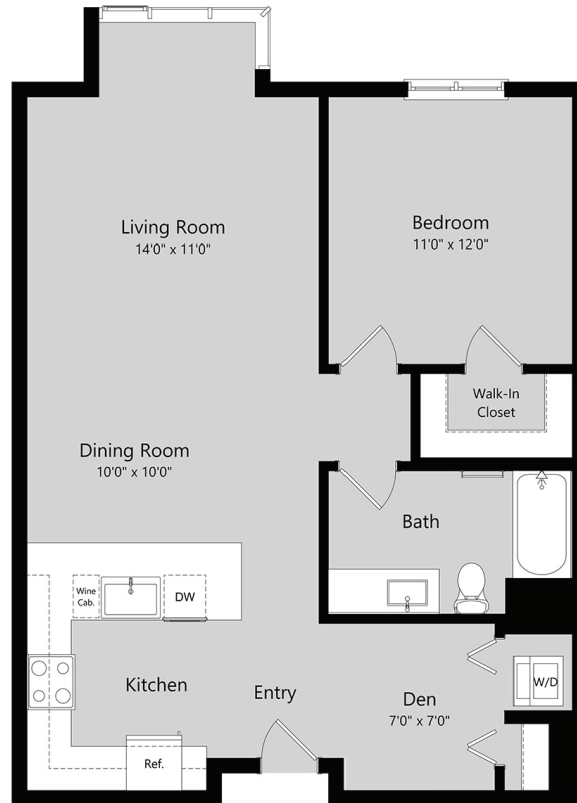

1 Bed 1 Bath Flat + Den

849-1021

1 BED / 1 BATH / DEN

SQ. FT.

355 Santana Row, Ste. 1030 | San Jose, CA 95128

www.levareliving.com

Floor plans are artist's rendering. All dimensions are approximate. Actual product and specifications may vary in dimension or detail. Not all features are available in every rental home. Prices and availability are subject to change. Rent is based on monthly frequency. Additional fees may apply, such as but not limited to package delivery, trash, water, amenities, etc. Deposits vary. Please see a representative for details.