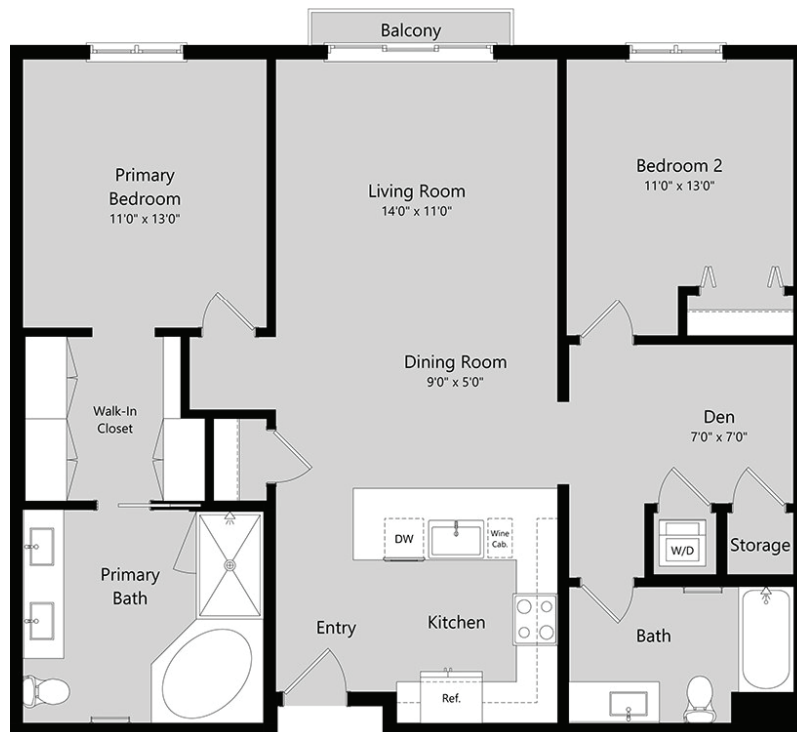

# 2 Bed 2 Bath Flat + Den

# 1236-1274

2 BED / 2 BATH / DEN

SQ. FT.

**LEVARE**

355 Santana Row, Ste. 1030 | San Jose, CA 95128

[www.levareliving.com](http://www.levareliving.com)

Floor plans are artist's rendering. All dimensions are approximate. Actual product and specifications may vary in dimension or detail. Not all features are available in every rental home. Prices and availability are subject to change. Rent is based on monthly frequency. Additional fees may apply, such as but not limited to package delivery, trash, water, amenities, etc. Deposits vary. Please see a representative for details.