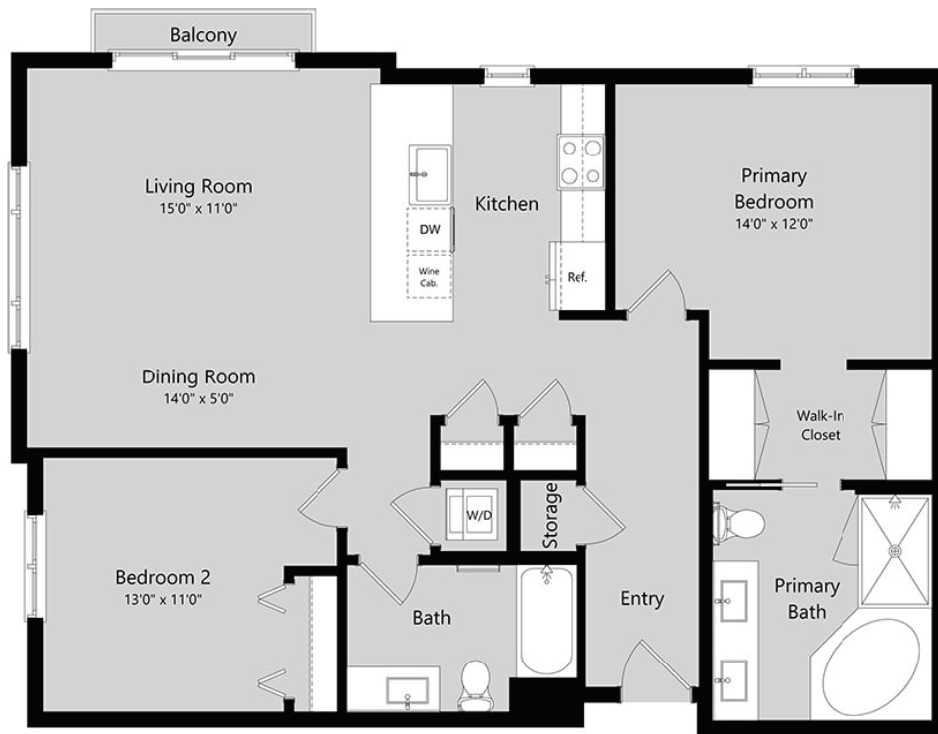

2 Bed 2 Bath Flat

1194-1460

2 BED / 2 BATH

SQ. FT.

355 Santana Row, Ste. 1030 | San Jose, CA 95128

www.levareliving.com

Floor plans are artist's rendering. All dimensions are approximate. Actual product and specifications may vary in dimension or detail. Not all features are available in every rental home. Prices and availability are subject to change. Rent is based on monthly frequency. Additional fees may apply, such as but not limited to package delivery, trash, water, amenities, etc. Deposits vary. Please see a representative for details.